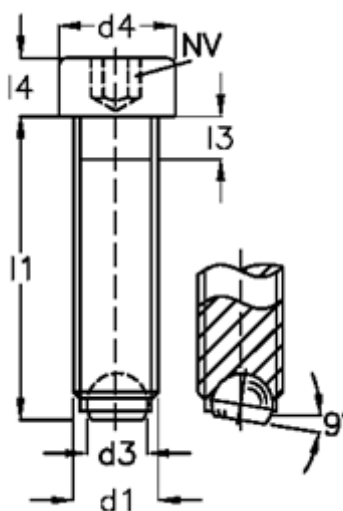

Data Sheet

Article number: 2092771511A
Description: E+G Screws with ball
GN 606-M16-80-BN

Measures

d1	= M16
d2	= 12.0
d3	= 10.7
d4	= 24
Internal hexagon	= 14.0
l1	= 80
l3	= 6.0
l4	= 16